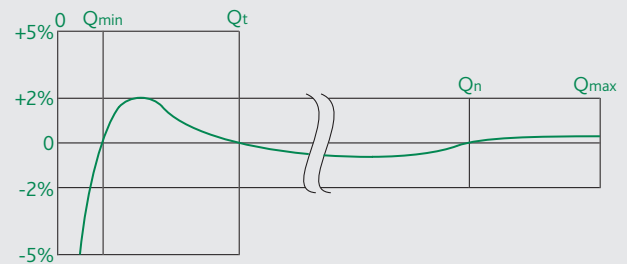

Typical Accuracy Curve