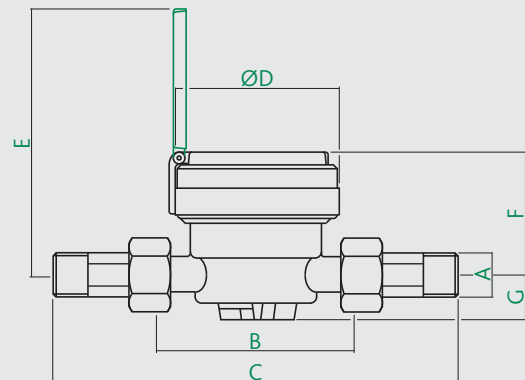

Product Code	Size	Connections	Type
GG-2003013	½"	screwed iron	wet dial, single jet
GG-2005020	¾"	screwed iron	wet dial, single jet
GG-2007025	1"	screwed iron	wet dial, single jet
GG-2007030	1¼"	screwed iron	wet dial, single jet
GG-2007040	1½"	screwed iron	wet dial, single jet

Technical Specification

Single jet turbine water meter

Wet dial

Working pressure:	16 bar
Test pressure:	25 bar
Temperature class:	T30
Measuring range:	R80 and R160
Dial range:	0 to 100,000 m ³

May be installed in any position

U0-D0 -Straight pipe not required upstream or downstream of meter

EEC Approved according to Directive 75/33

Size A		½"	¾"	1"	1¼"	1½"
Q _{max}	Maximum flow rate m ³ /h	3	5	7	10	20
Q _n	Nominal continuous flow rate m ³ /h	1.5	2.5	3.5	5	10
Q _t	Transitional flow rate with ± 2% error l/h	120	200	280	400	800
Q _{min}	Minimum flow rate with ± 5% error l/h	30	50	70	100	200
Q _t	Transitional flow rate with ± 2% error in Class C	22.5	37.5	52.5	75	150
Q _{min}	Minimum flow rate with ± 5% error in Class C	15	25	35	50	100
	Starting flow l/h	5	8	13	13	18

Dimensions

Size	A	B	C	D	E	F	G	kg*
G½B		110	190	75	147	84	24	0.84
G¾B		130	228	75	147	84	24	1.04
G1B		160	260	100	185	103	34	1.75
G1¼B		160	280	100	185	103	34	2.00
G1½B		200	340	110	200	120	42	3.46

*including end connections