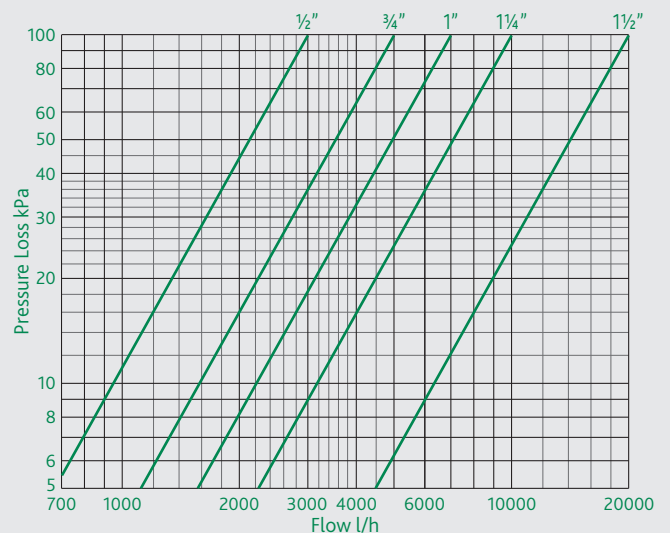

Flow Chart

Altecnic Ltd Mustang Drive, Stafford, Staffordshire ST16 1GW

T: +44 (0)1785 218200 E: sales@altecnic.co.uk

Registered in England No: 2095101

altecnic.co.uk

AL 336 23-05-19

E & O.E

© Altecnic Limited. 2019

ALTECNIC™

altecnic